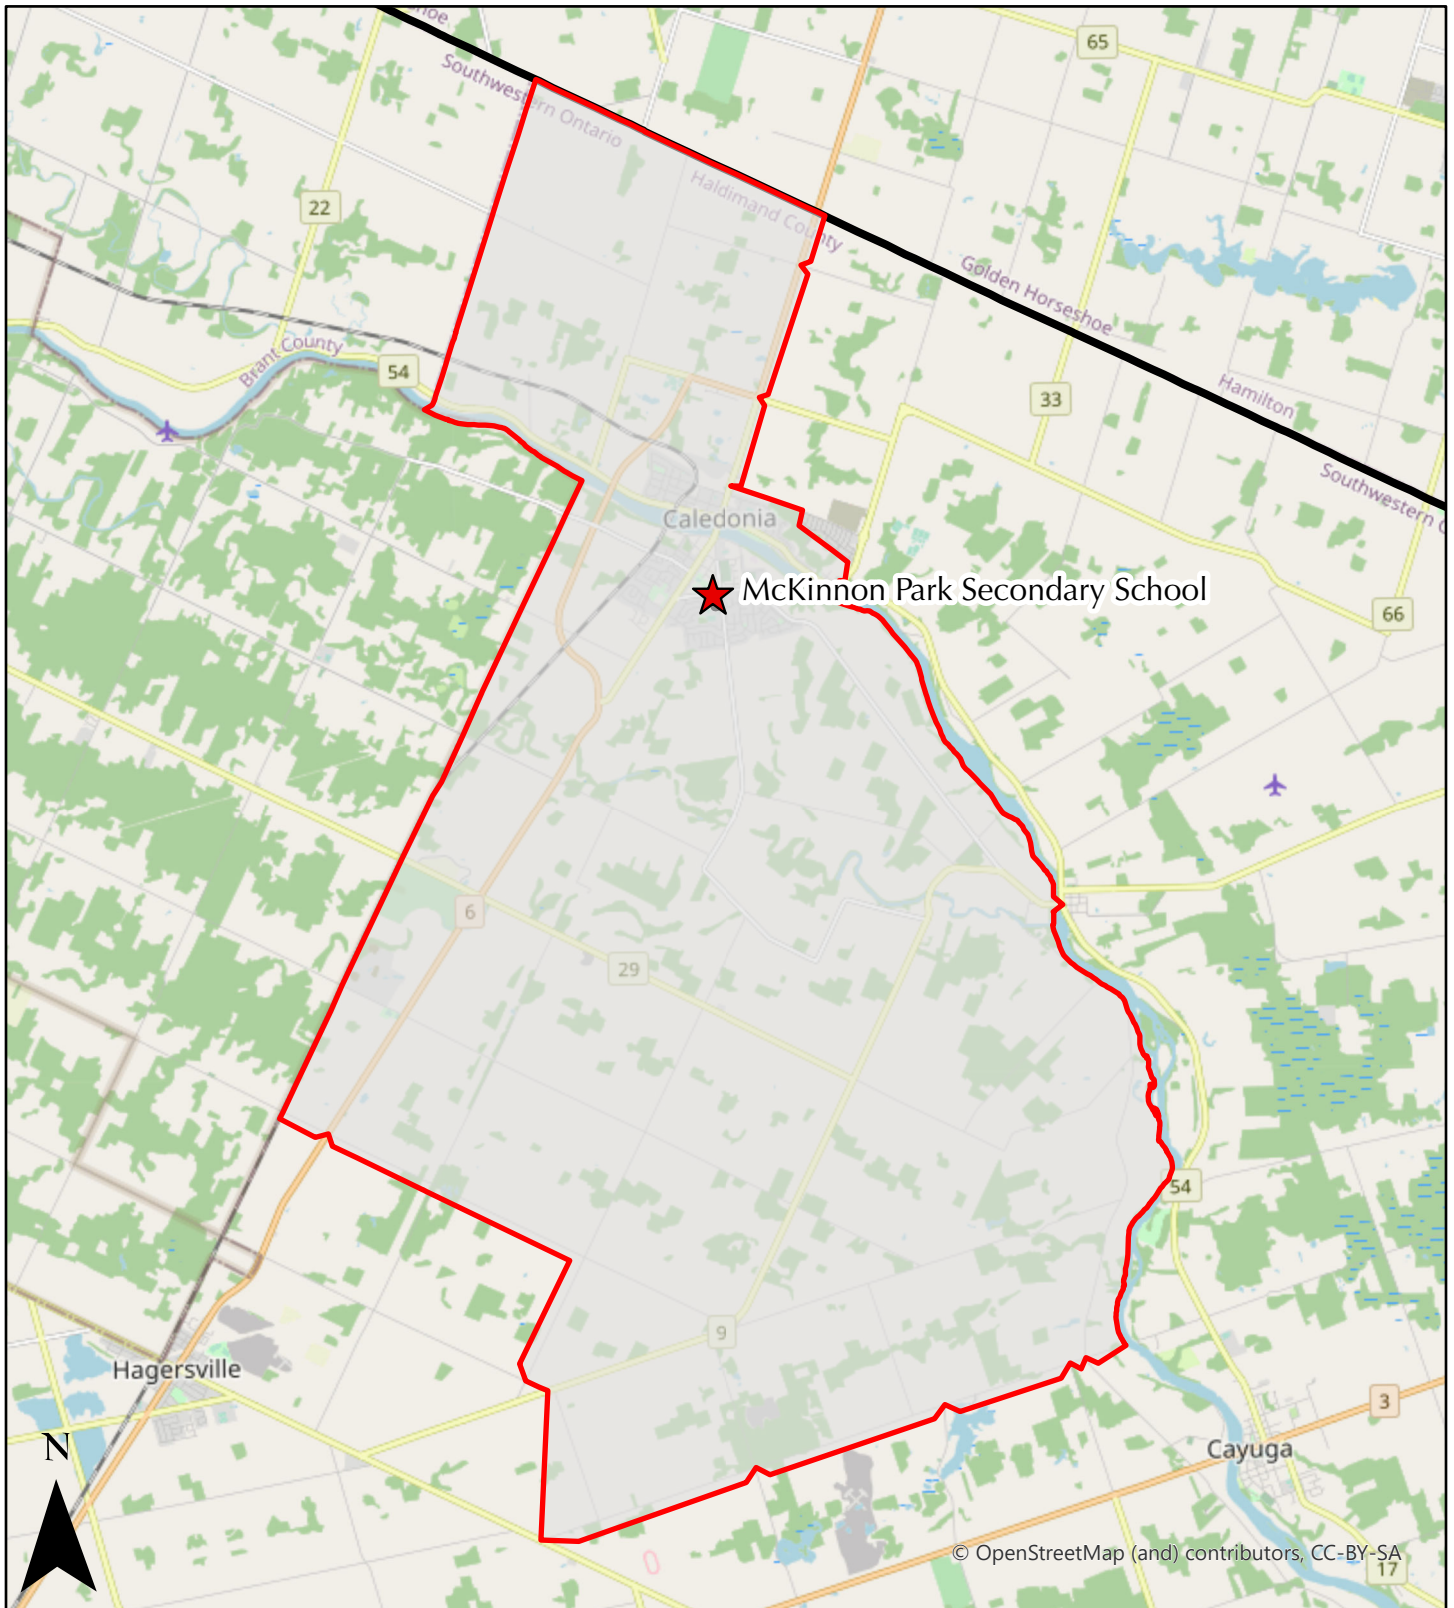

School Boundary Map

McKinnon Park Secondary School

Grades: 9-12

© OpenStreetMap (and) contributors, CC-BY-SA

Date: January-19-21