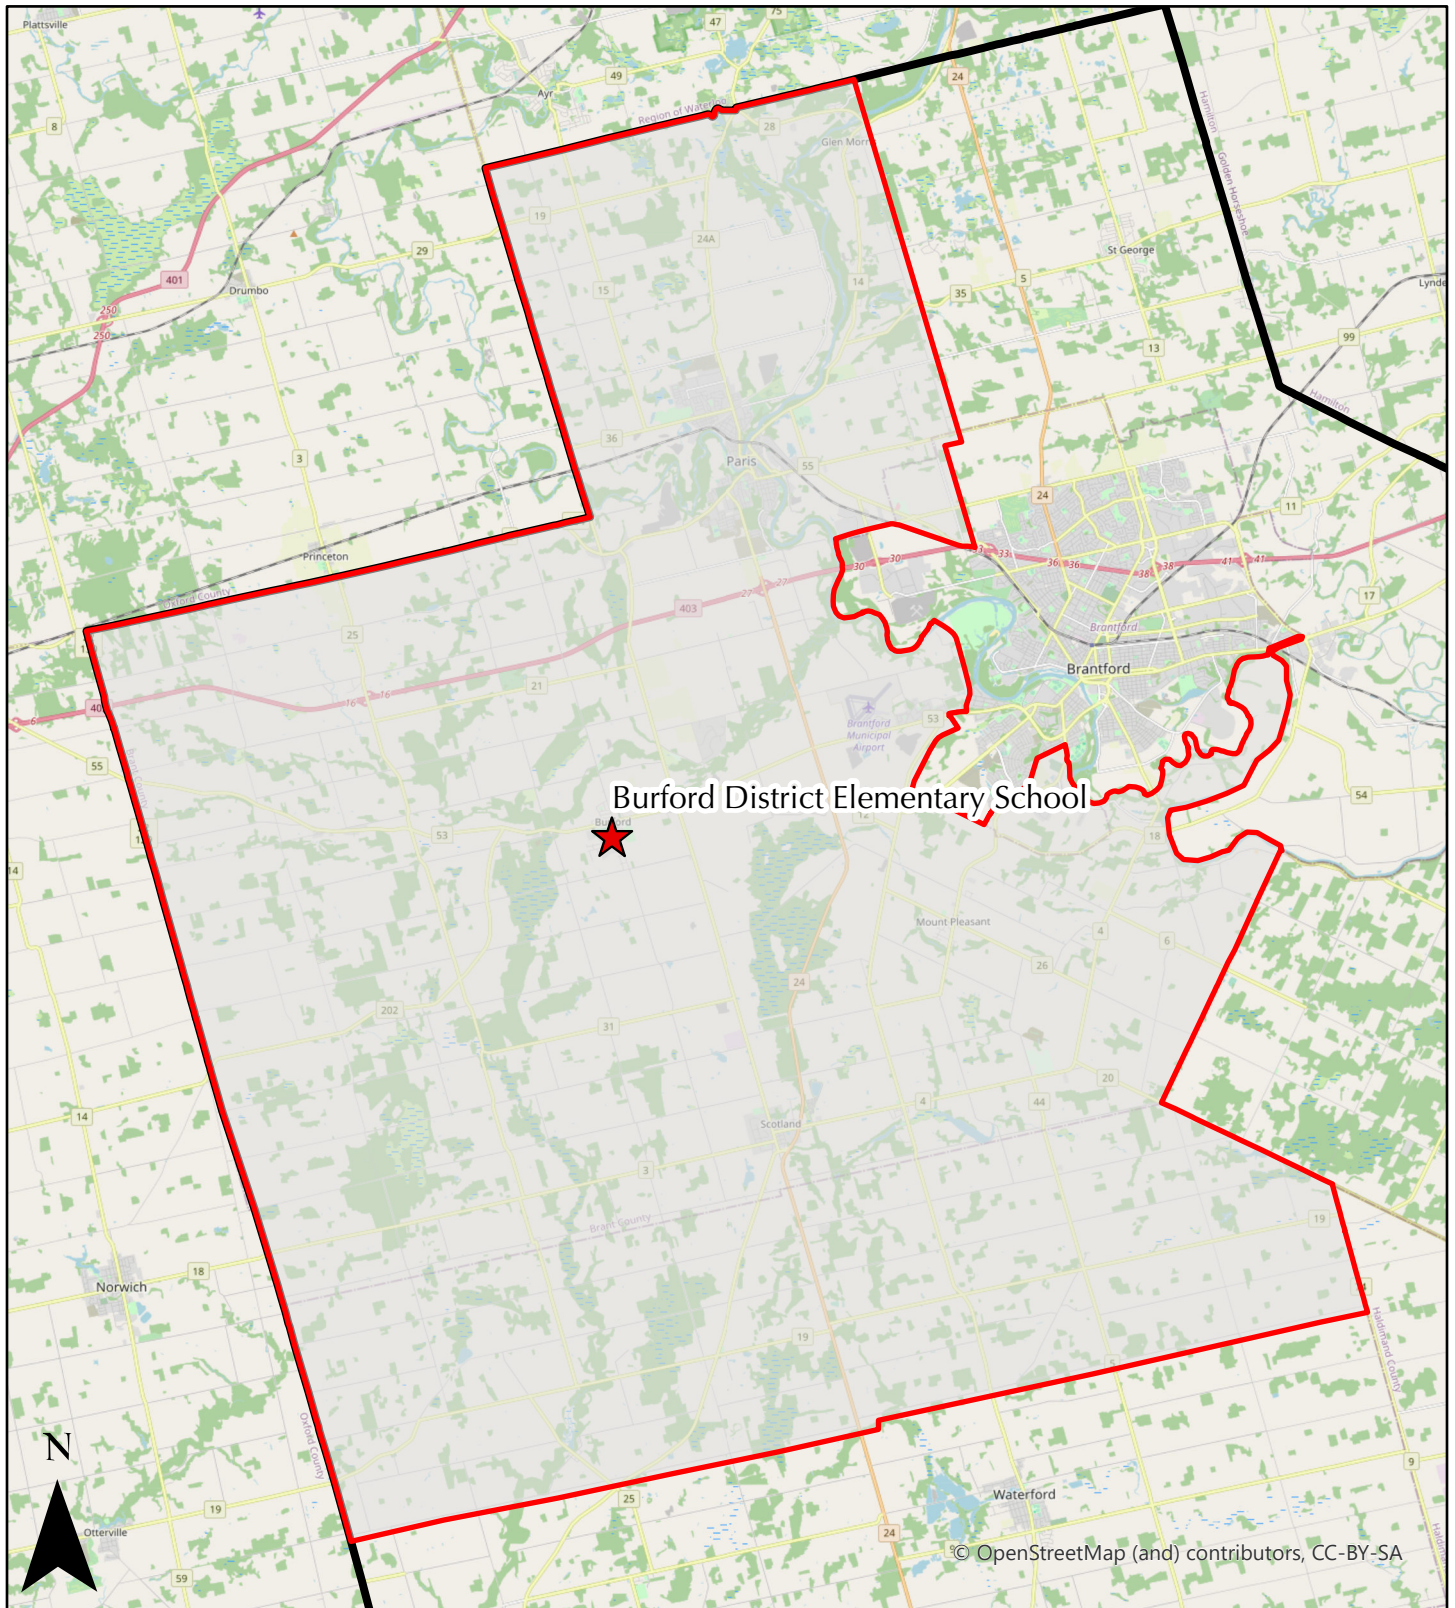

School Boundary Map

Burford District Elementary School

French Immersion Grades: JK to 5 (Grades 6-8 @ Paris Central School)

Date: January-19-21