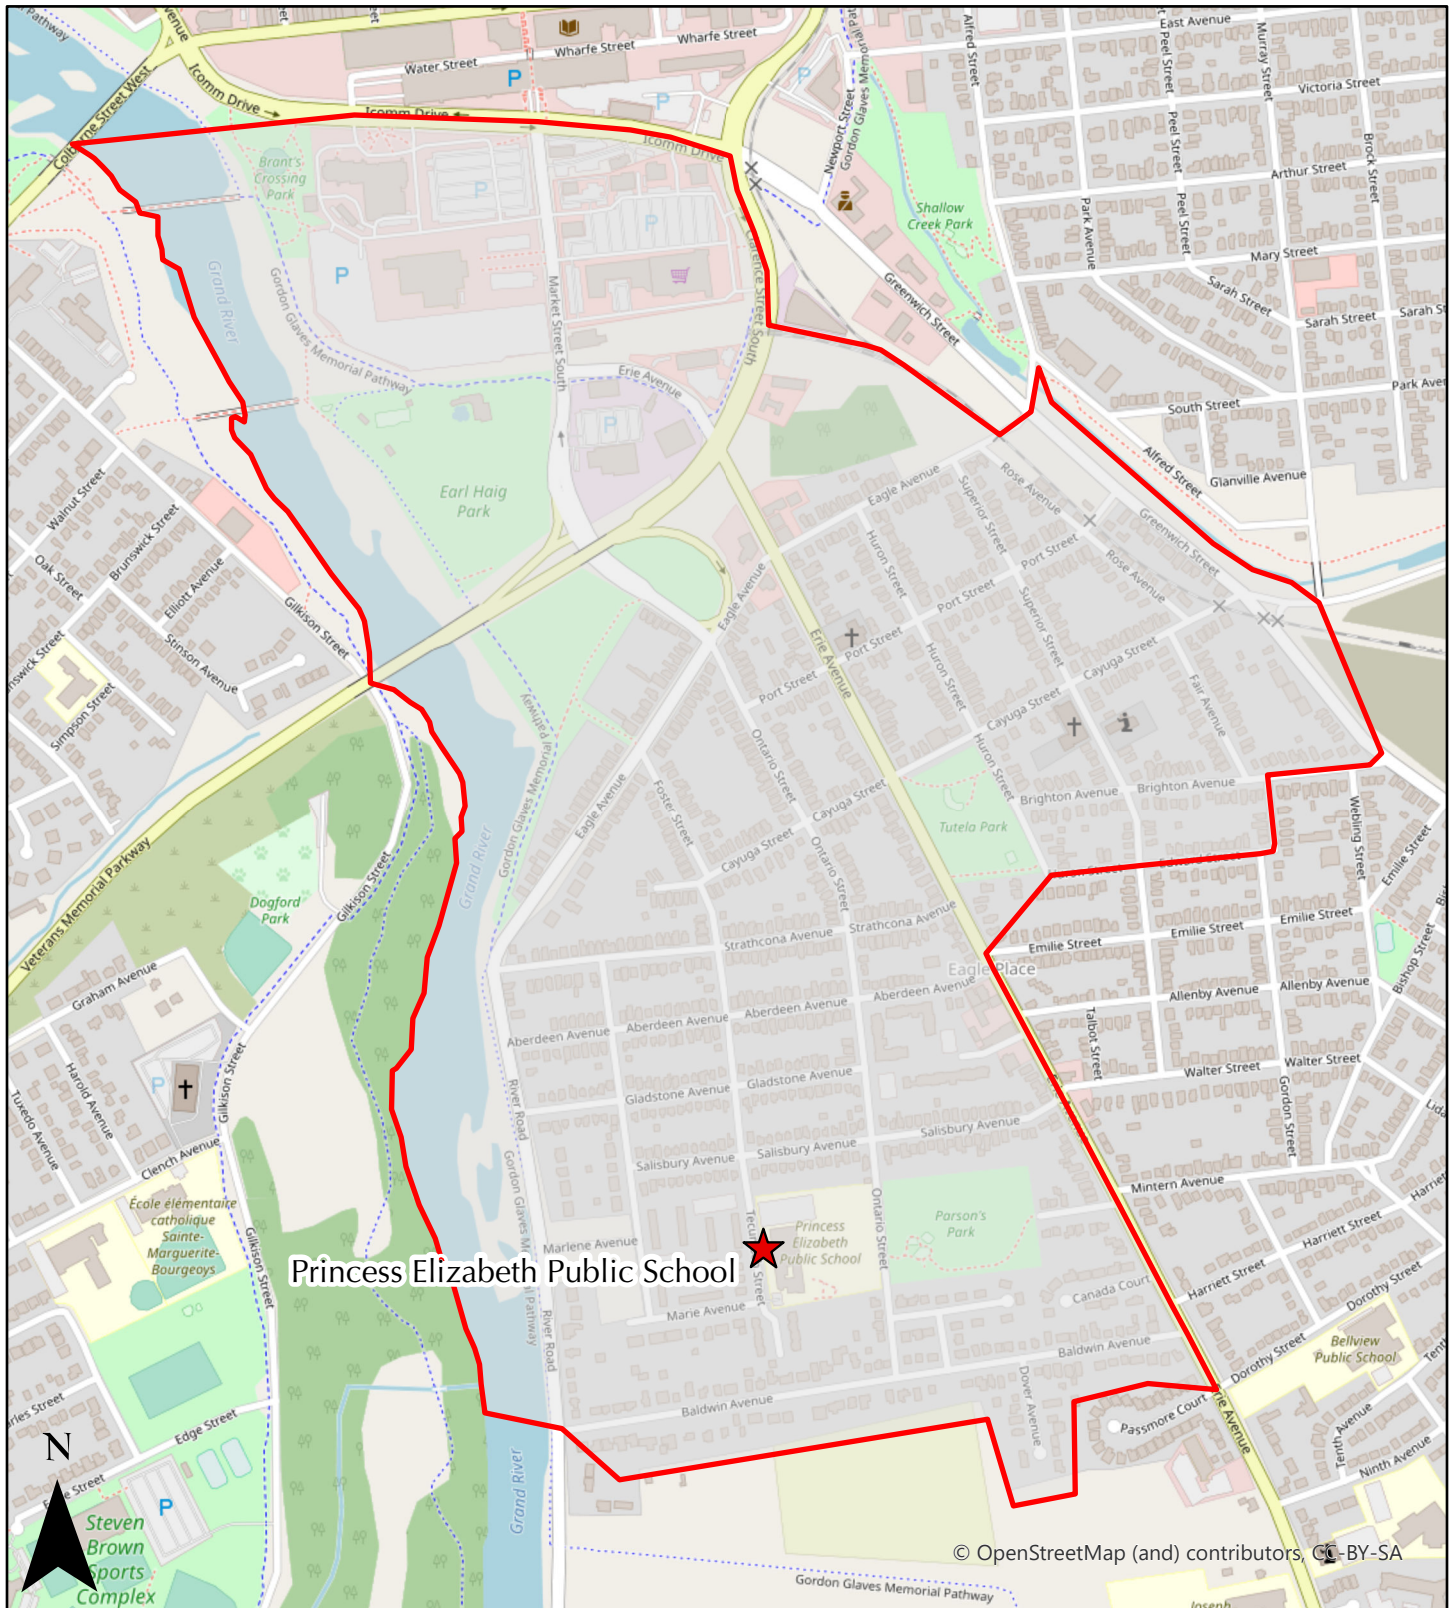

# School Boundary Map

## Princess Elizabeth Public School

Grades: JK-8

Date: January-19-21