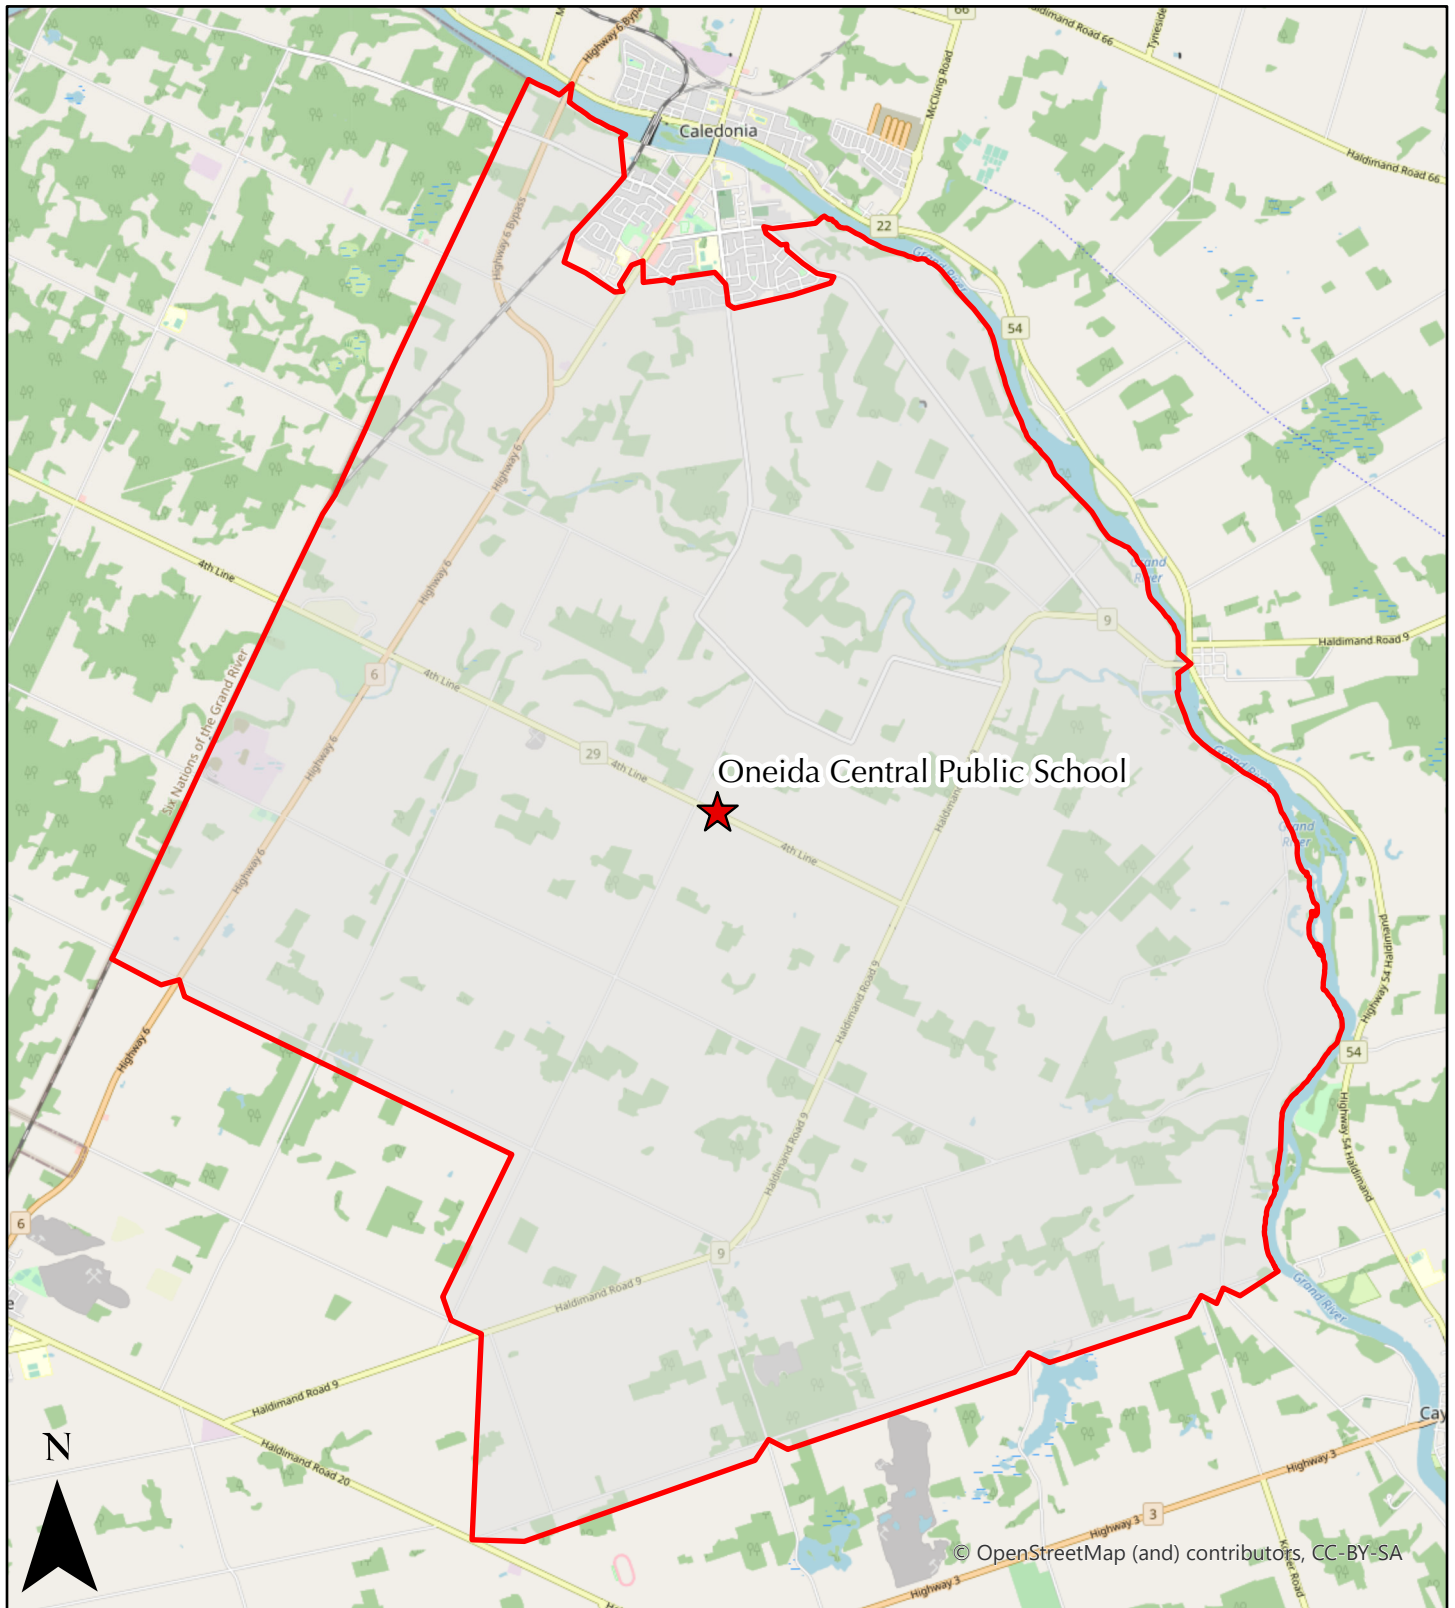

School Boundary Map

Oneida Central Public School

Grades: JK-8

Date: January-19-21