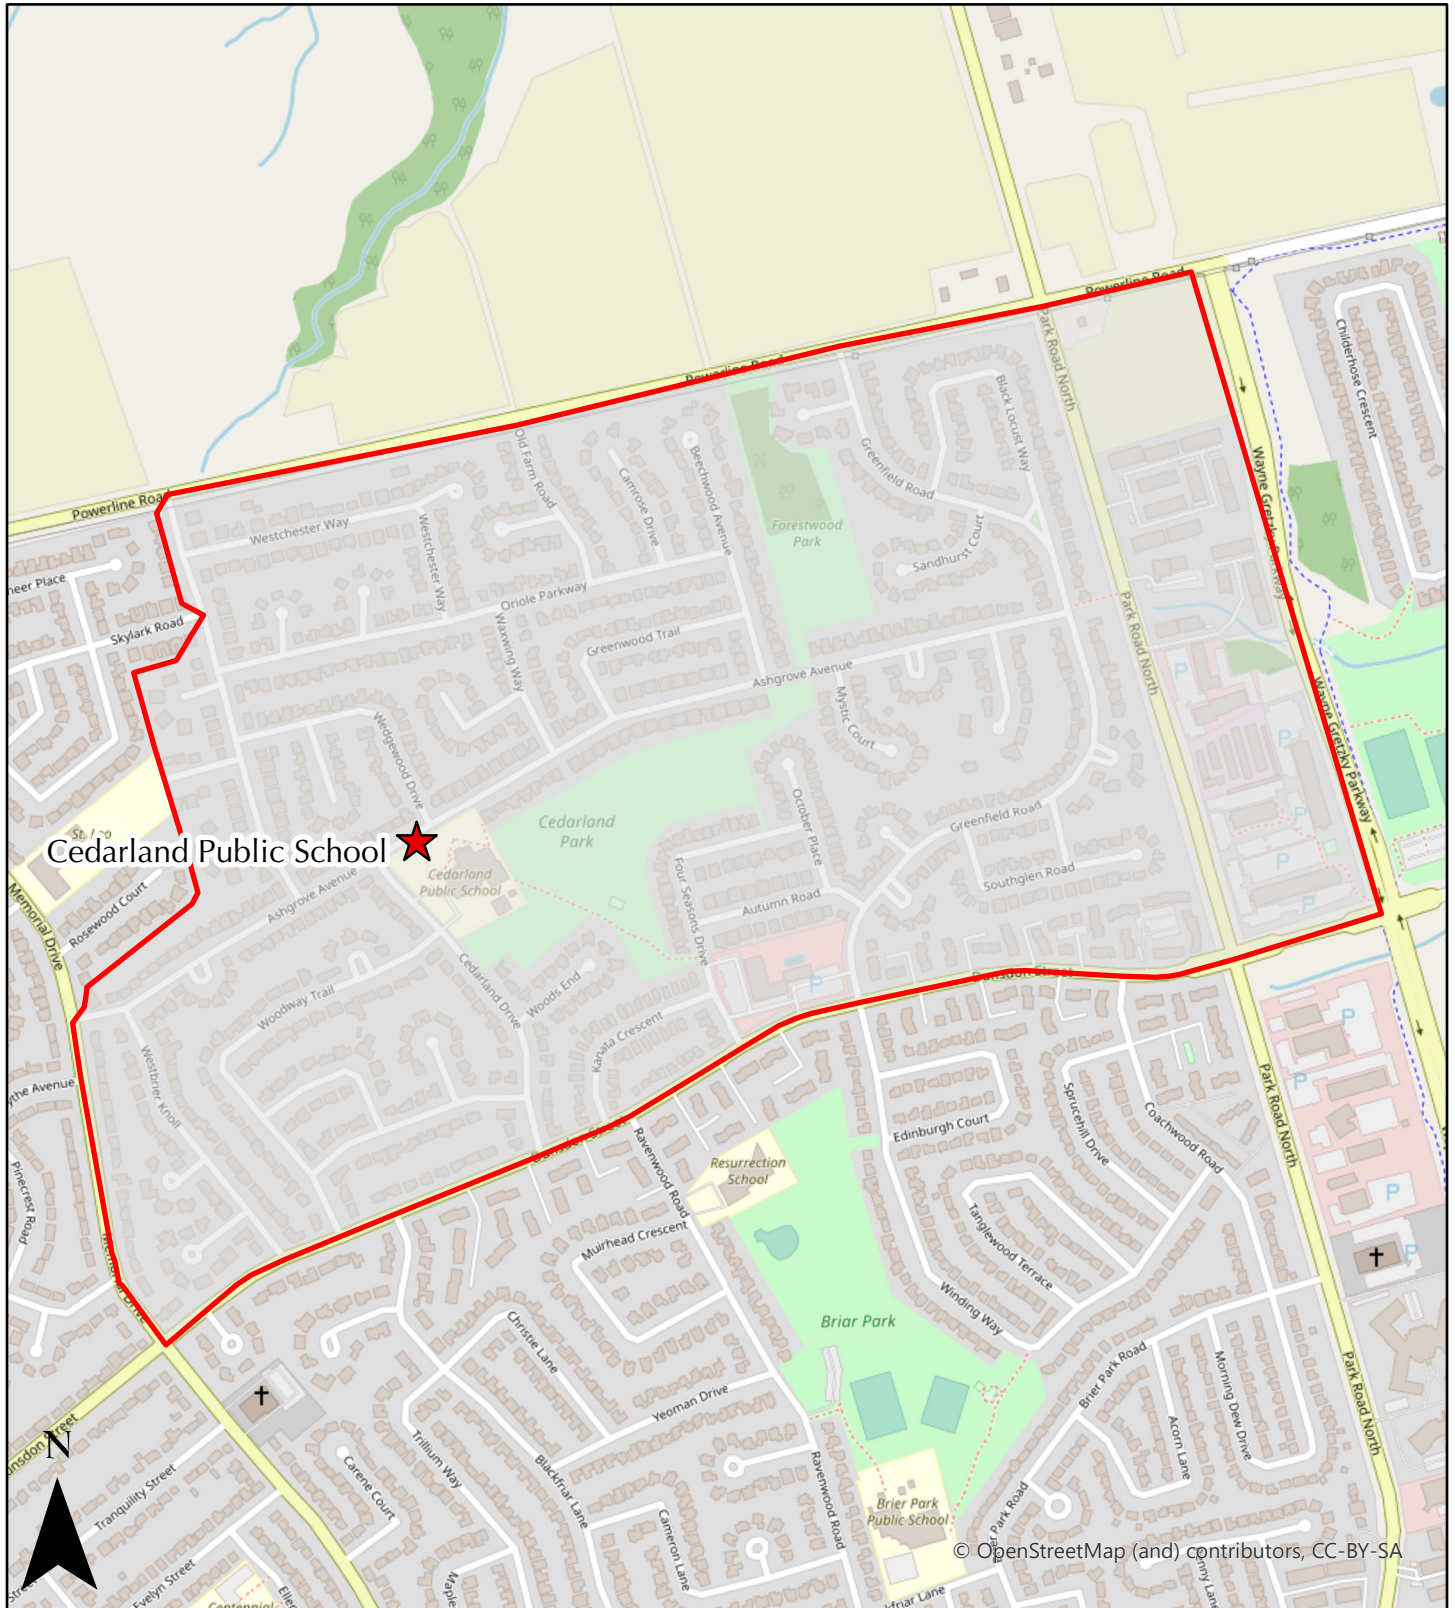

School Boundary Map

Cedarland Public School

Grades: JK-8

Date: January-19-21