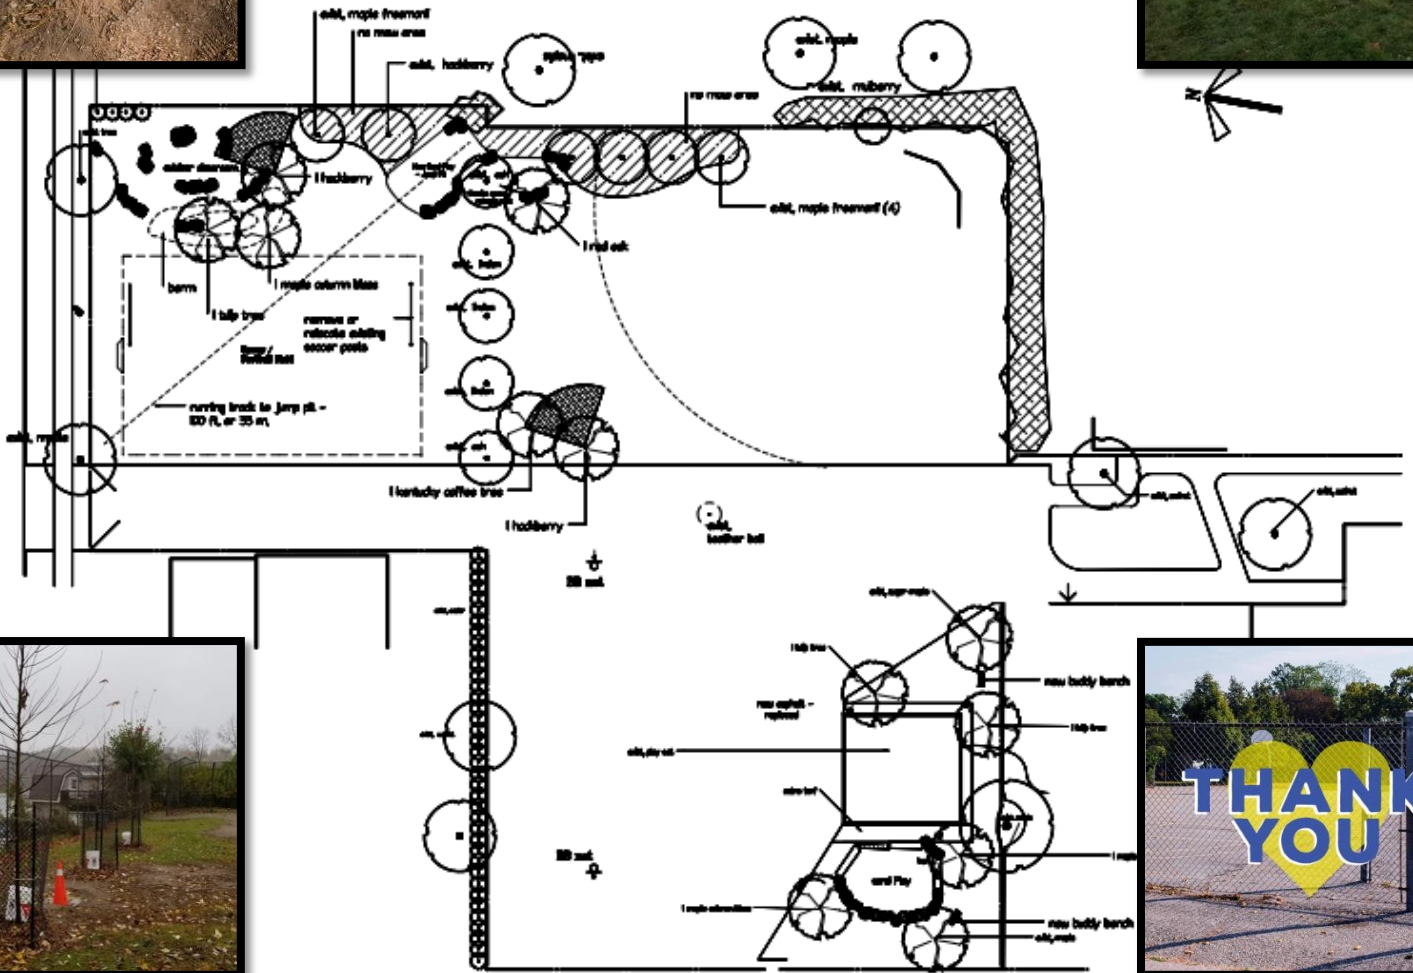

# OUR PLAYGROUND PLAN

A larger blueprint is available to view at the school.

**CURRENT PLAYGROUND COMMITTEE**

Lisa Keefe-Kenney - Chair/Parent  
 Krista Cadwell - Parent  
 Kristi Mahy - Parent  
 Megan Ogilvie - Parent  
 Nancy Maher - Parent  
 Robin Ripski - Parent  
 Chris Smith - Teacher  
 Jen Taylor - Teacher  
 Peggy Sloss - Teacher  
 Sharon Lytle - Principal