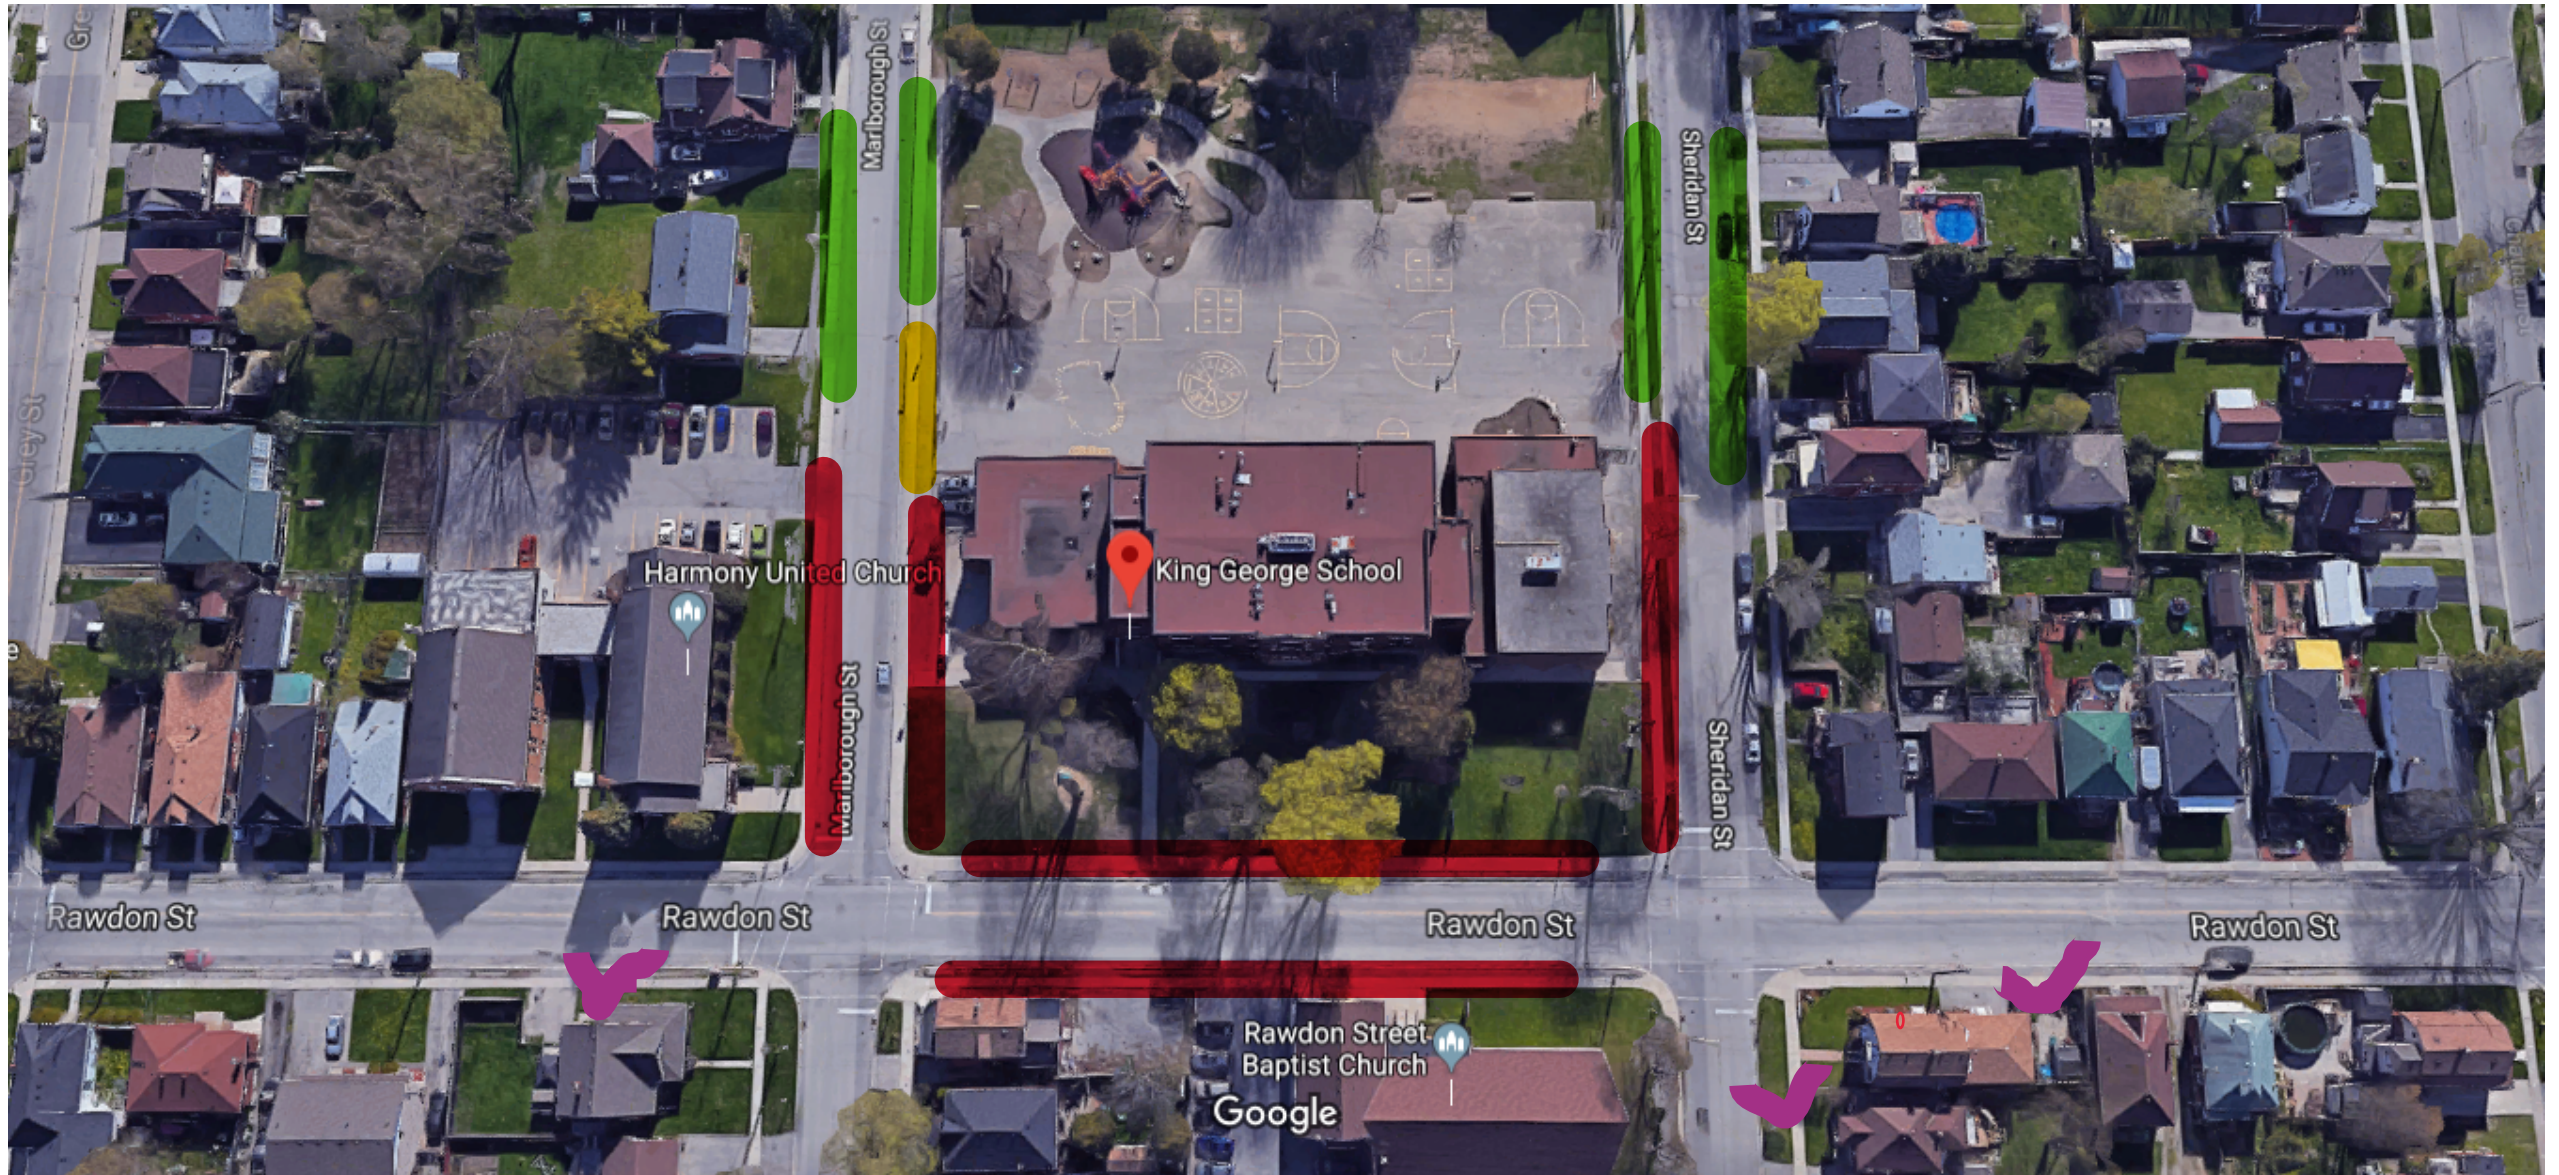

**We hope this map helps families avoid tickets and conflicts. It is only a guideline.  
PLEASE MAKE SURE YOU READ THE SIGNS CAREFULLY.**

Imagery ©2019 Google, Map data ©2019 Google 20 m

 No parking or stopping at any time in these areas

 1 hour parking AFTER the bus area

 Parking allowed - switches sides on the 16th of the month

locations where smoking/vaping is allowed. **NO SMOKING/VAPING WITHIN 20 METERS OF THE PROPERTY**