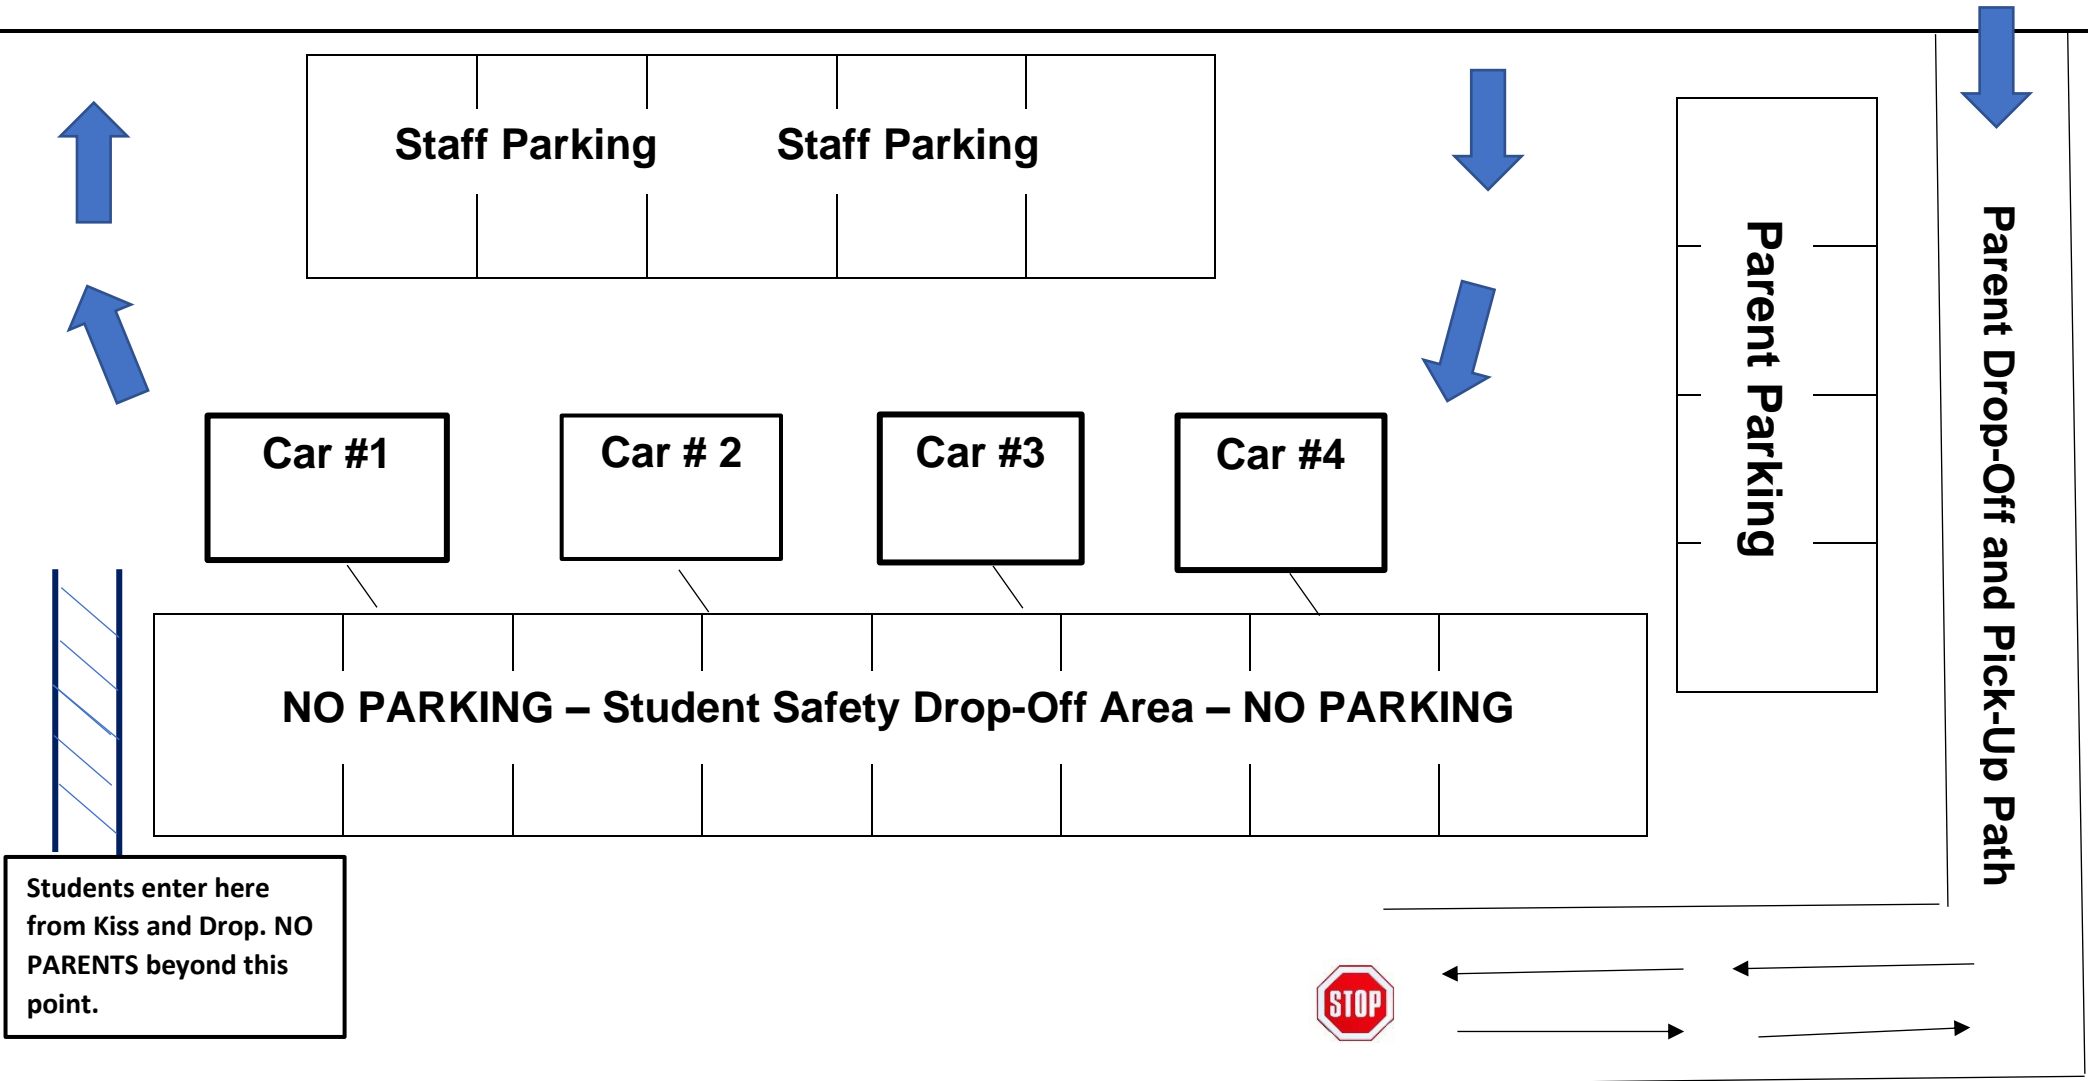

Cross St. W.

- Parents are encouraged to park at the side of the road and enter via the Parent Drop-Off/ Pick-Up Pathway

Students enter here from Kiss and Drop. NO PARENTS beyond this point.