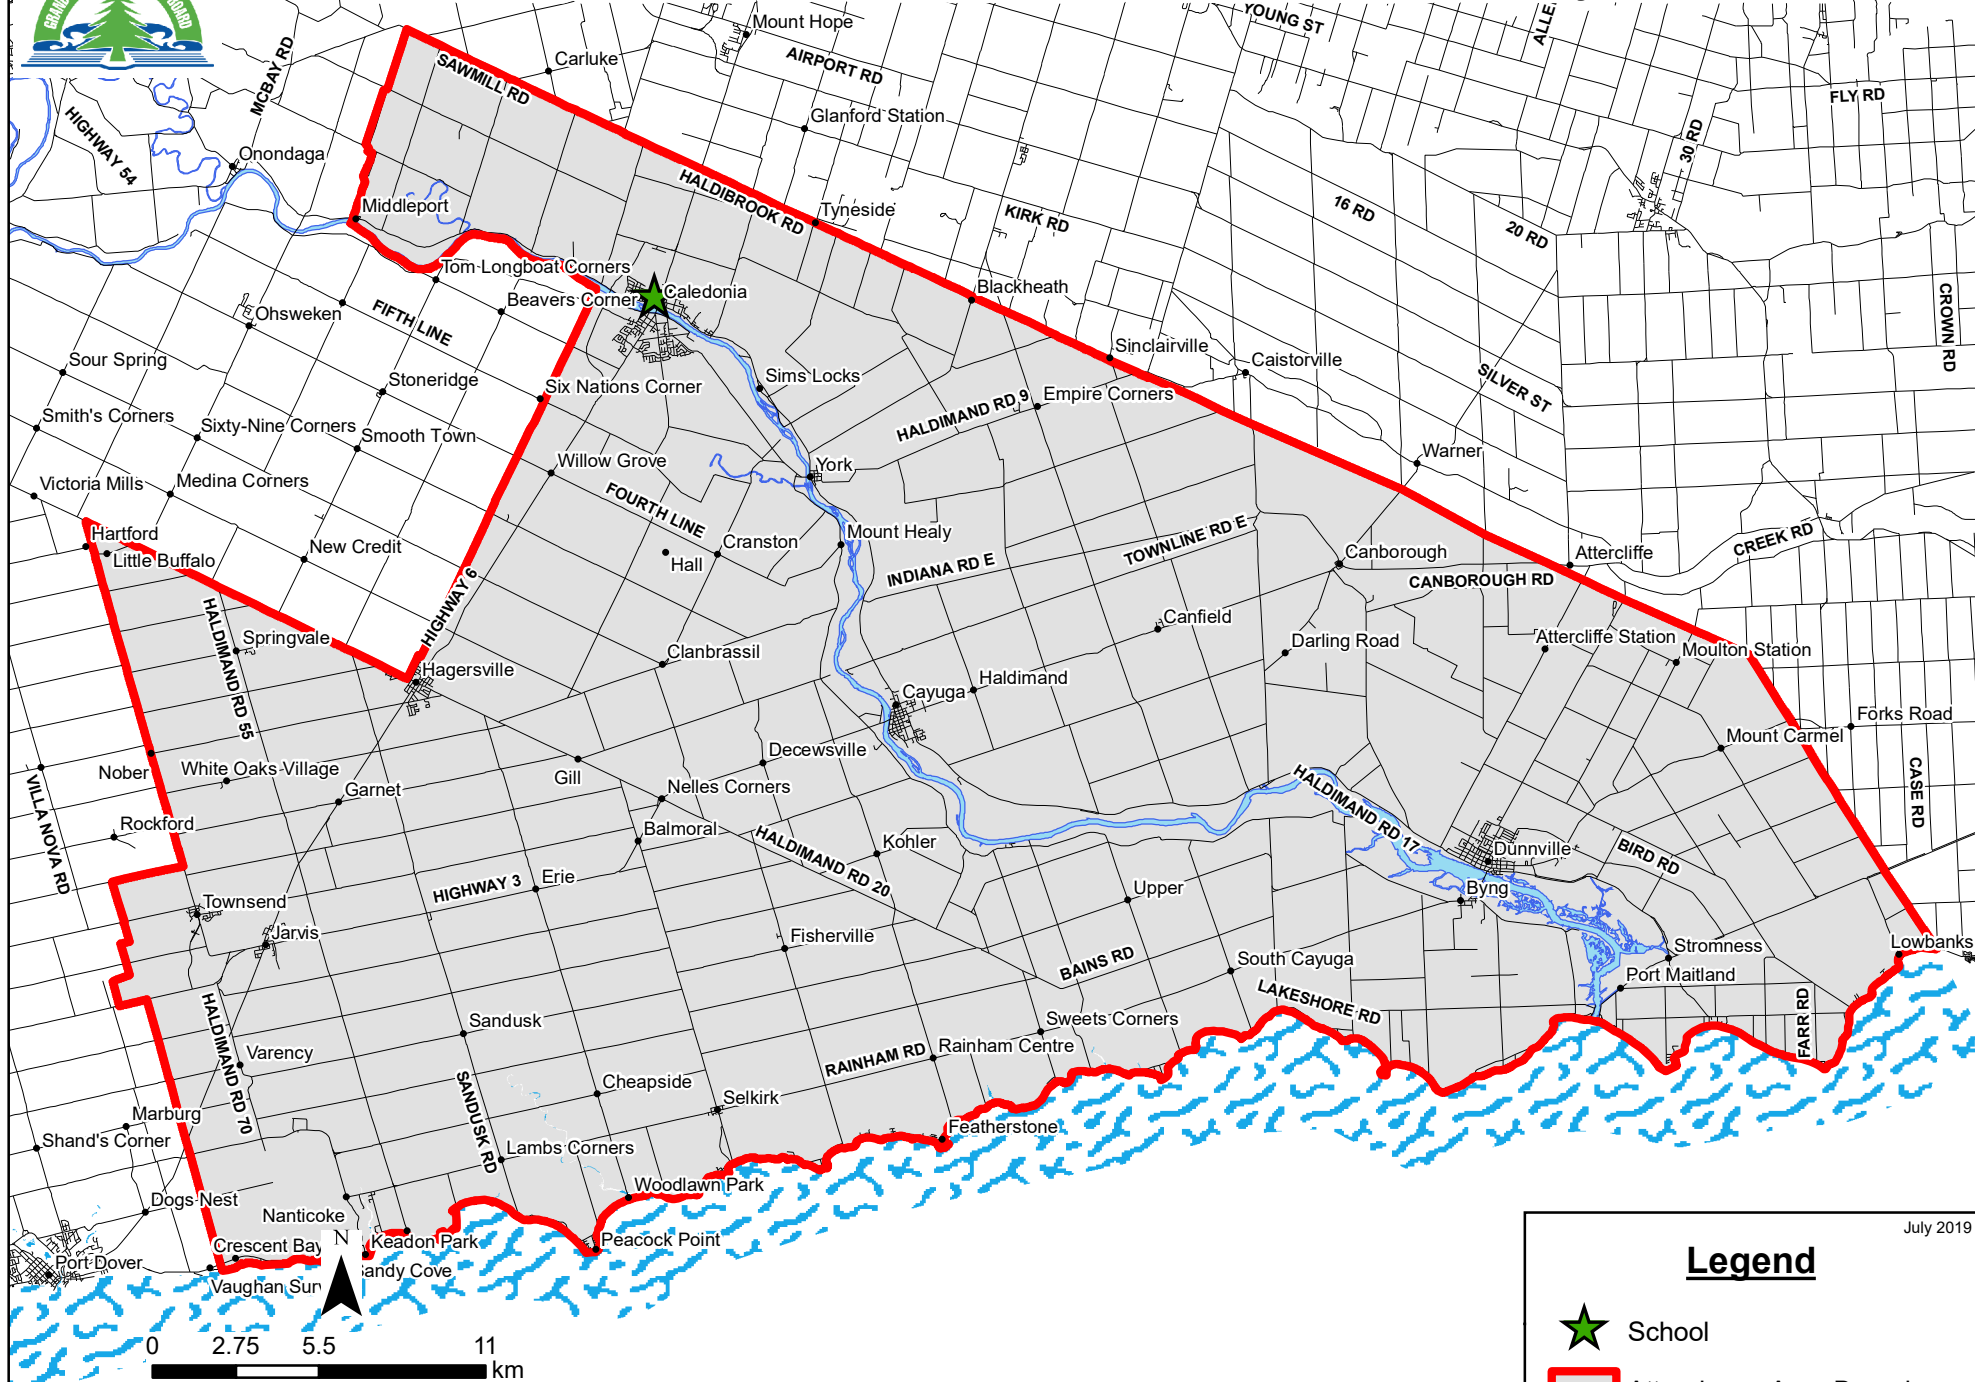

Caledonia Centennial PS French Immersion Attendance Boundary Grades JK-3

NOTE: Map is for reference purposes only and is subject to change.