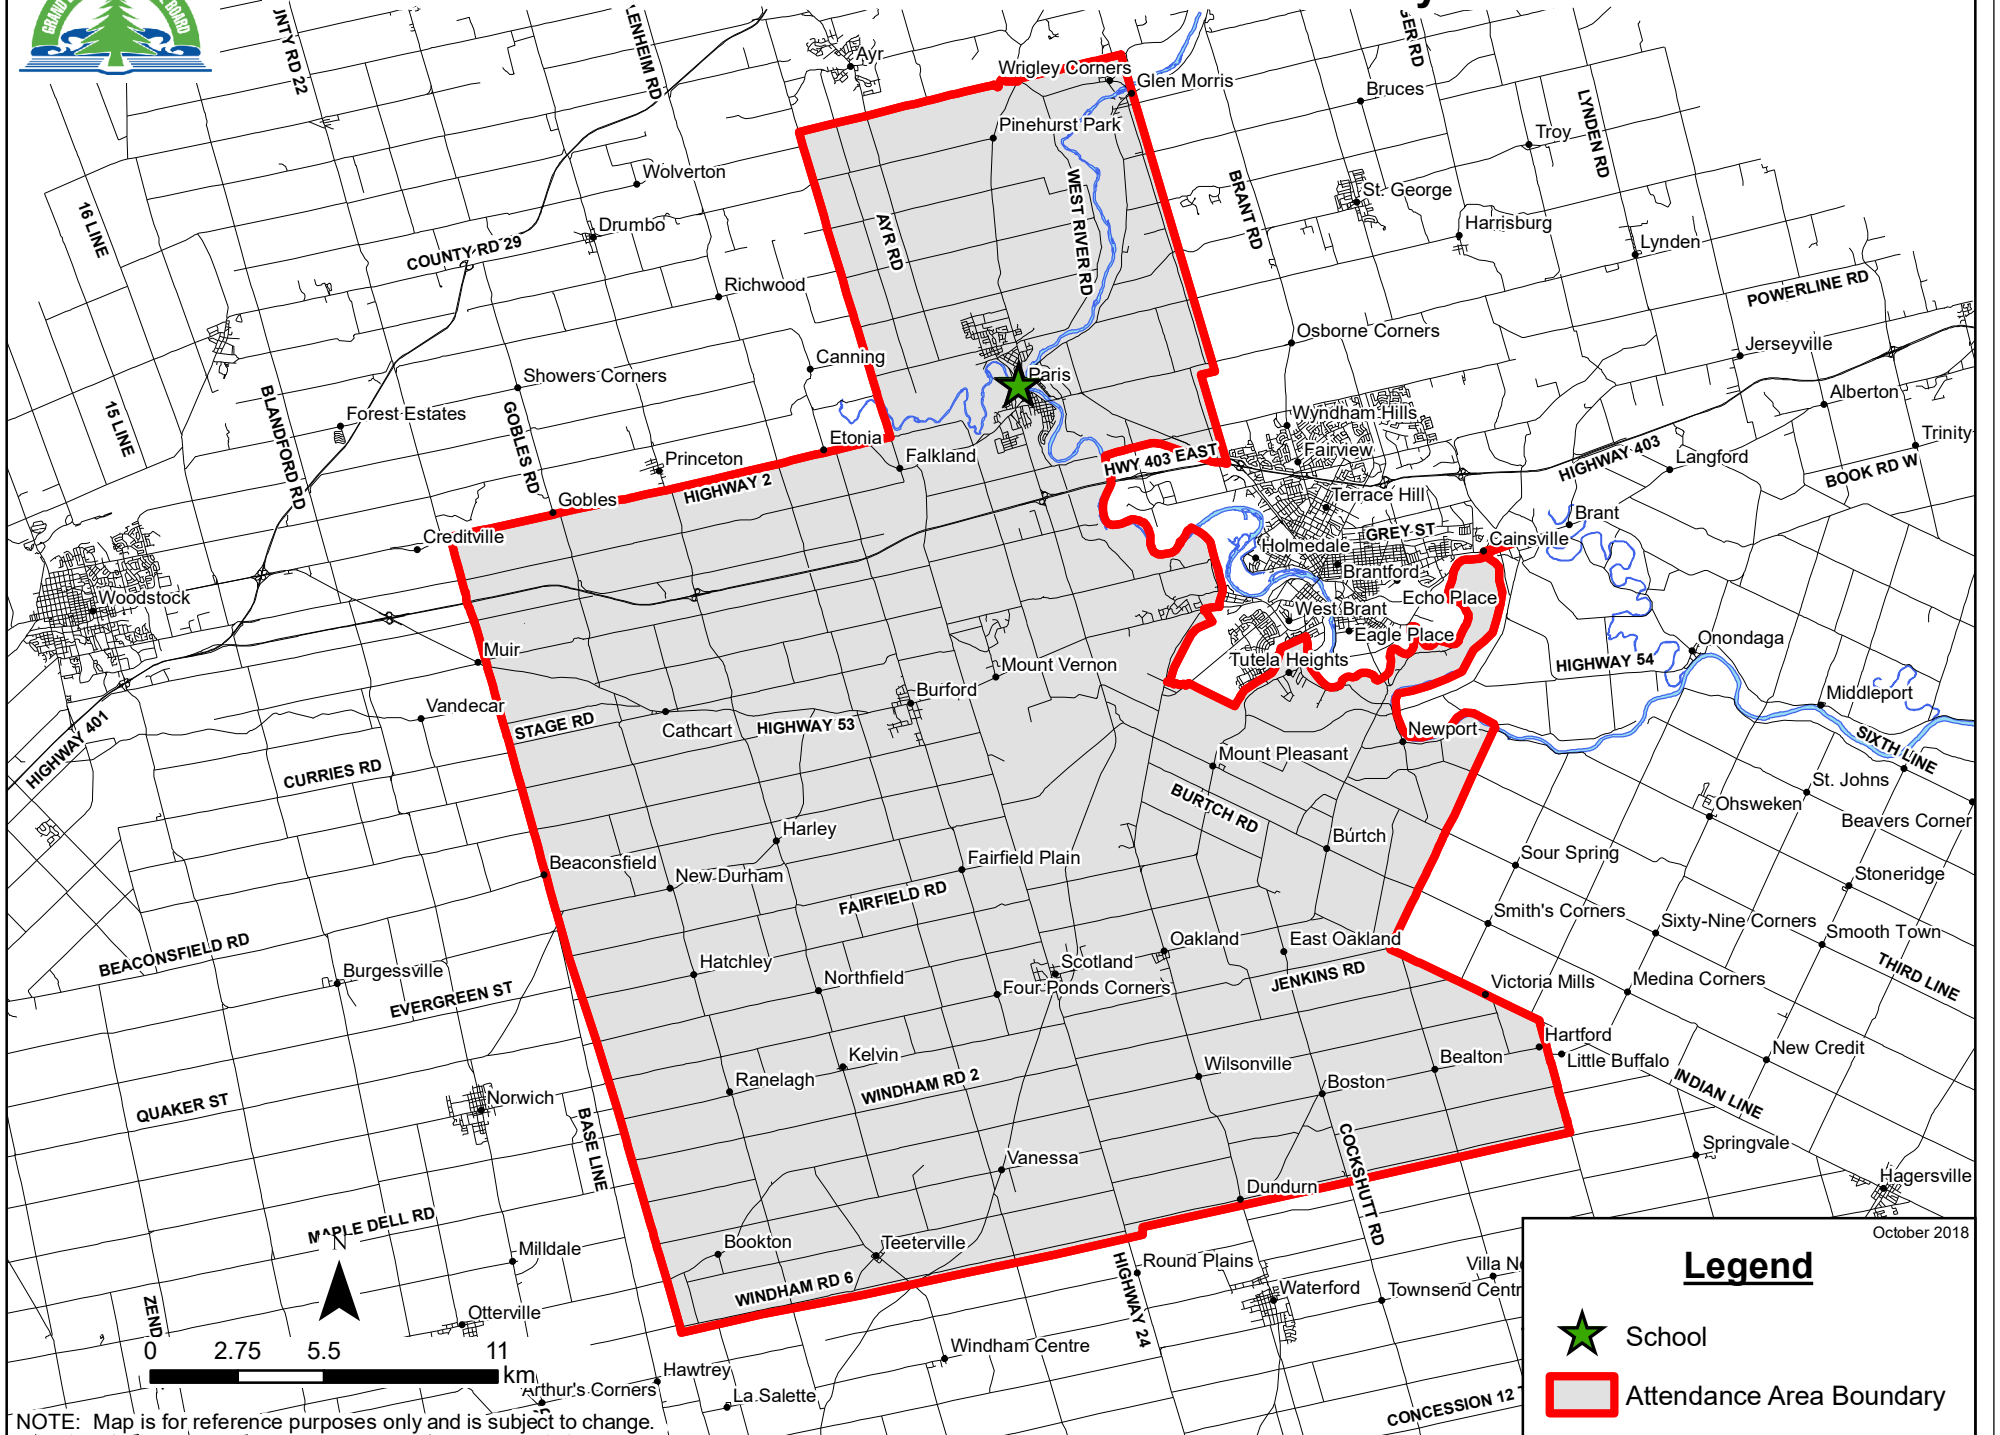

# Paris Central PS French Immersion Attendance Boundary Grades 6 & 7

October 2018

### Legend

-  School
-  Attendance Area Boundary

NOTE: Map is for reference purposes only and is subject to change.